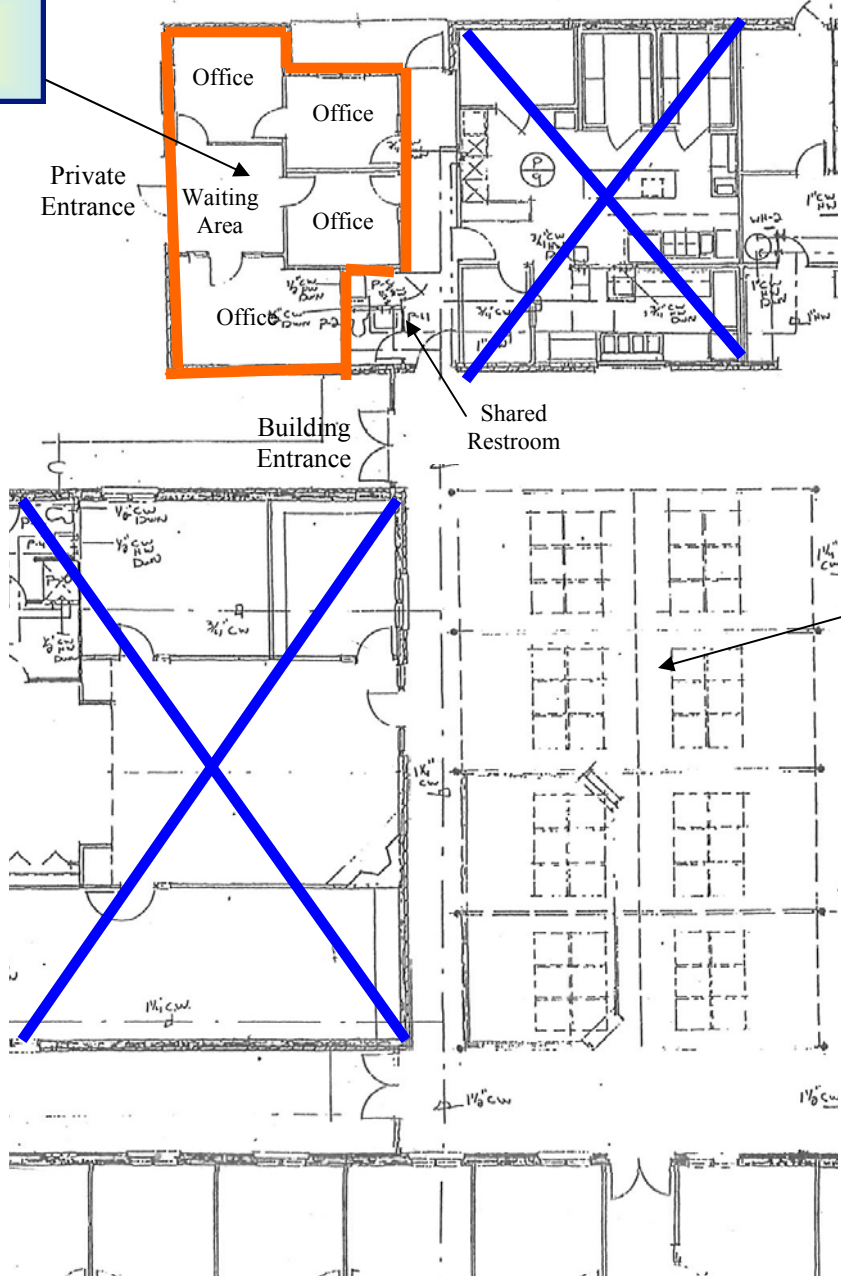

NNN

575 SF

- ★ Private Entrance
- ★ Waiting Area
- ★ 4 Offices
- ★ Shared Restrooms
- ★ Shared Atrium

**Shared
Atrium**

ALL INFORMATION DEEMED RELIABLE BUT NOT GUARANTEED

*16107 Elliott Pkwy
Williamsport, MD*

Office Suite

Office Suite

Shared Atrium

16107 Elliott Pkwy Williamsport, MD

Complete Site Plan

*16107 Elliott Pkwy
Williamsport, MD
Street & Aerial Maps*

ALL INFORMATION DEEMED RELIABLE BUT NOT GUARANTEED