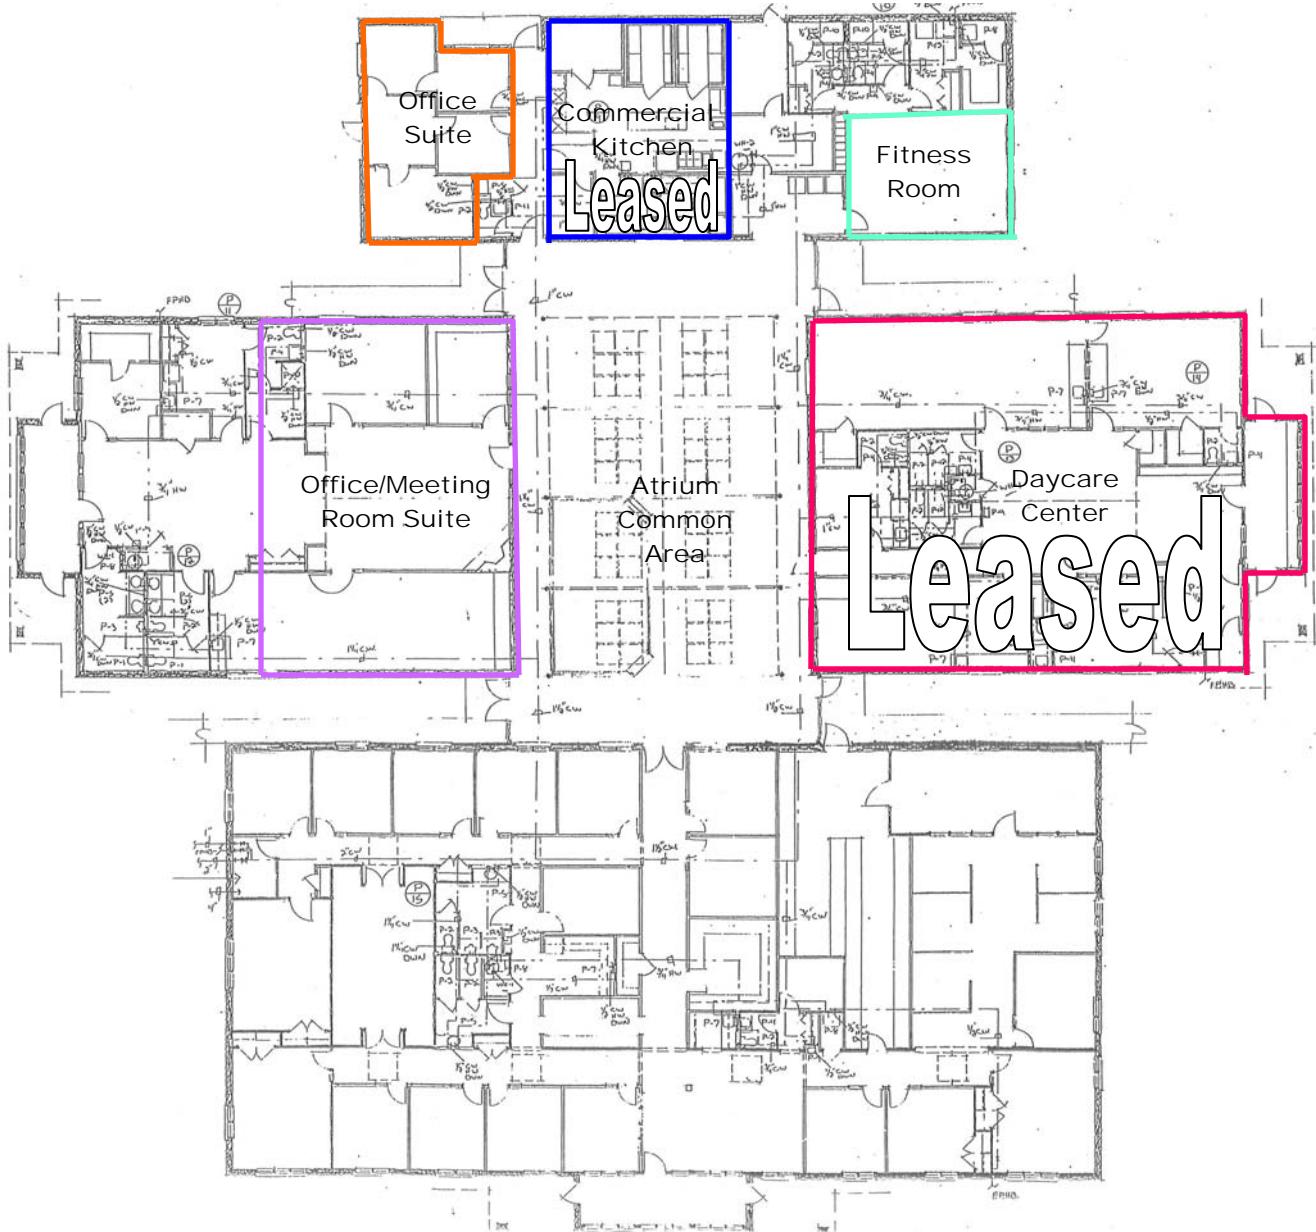

NNN

575 SF

- ★ Private Entrance
- ★ Waiting Area
- ★ 4 Offices
- ★ Shared Restrooms
- ★ Shared Atrium

**Shared
Atrium**

ALL INFORMATION DEEMED RELIABLE BUT NOT GUARANTEED

*16107 Elliott Pkwy
Williamsport, MD*

Office Suite

Office Suite

Shared Atrium

16107 Elliott Pkwy Williamsport, MD

Complete Site Plan

*16107 Elliott Pkwy
Williamsport, MD
Street & Aerial Maps*

ALL INFORMATION DEEMED RELIABLE BUT NOT GUARANTEED